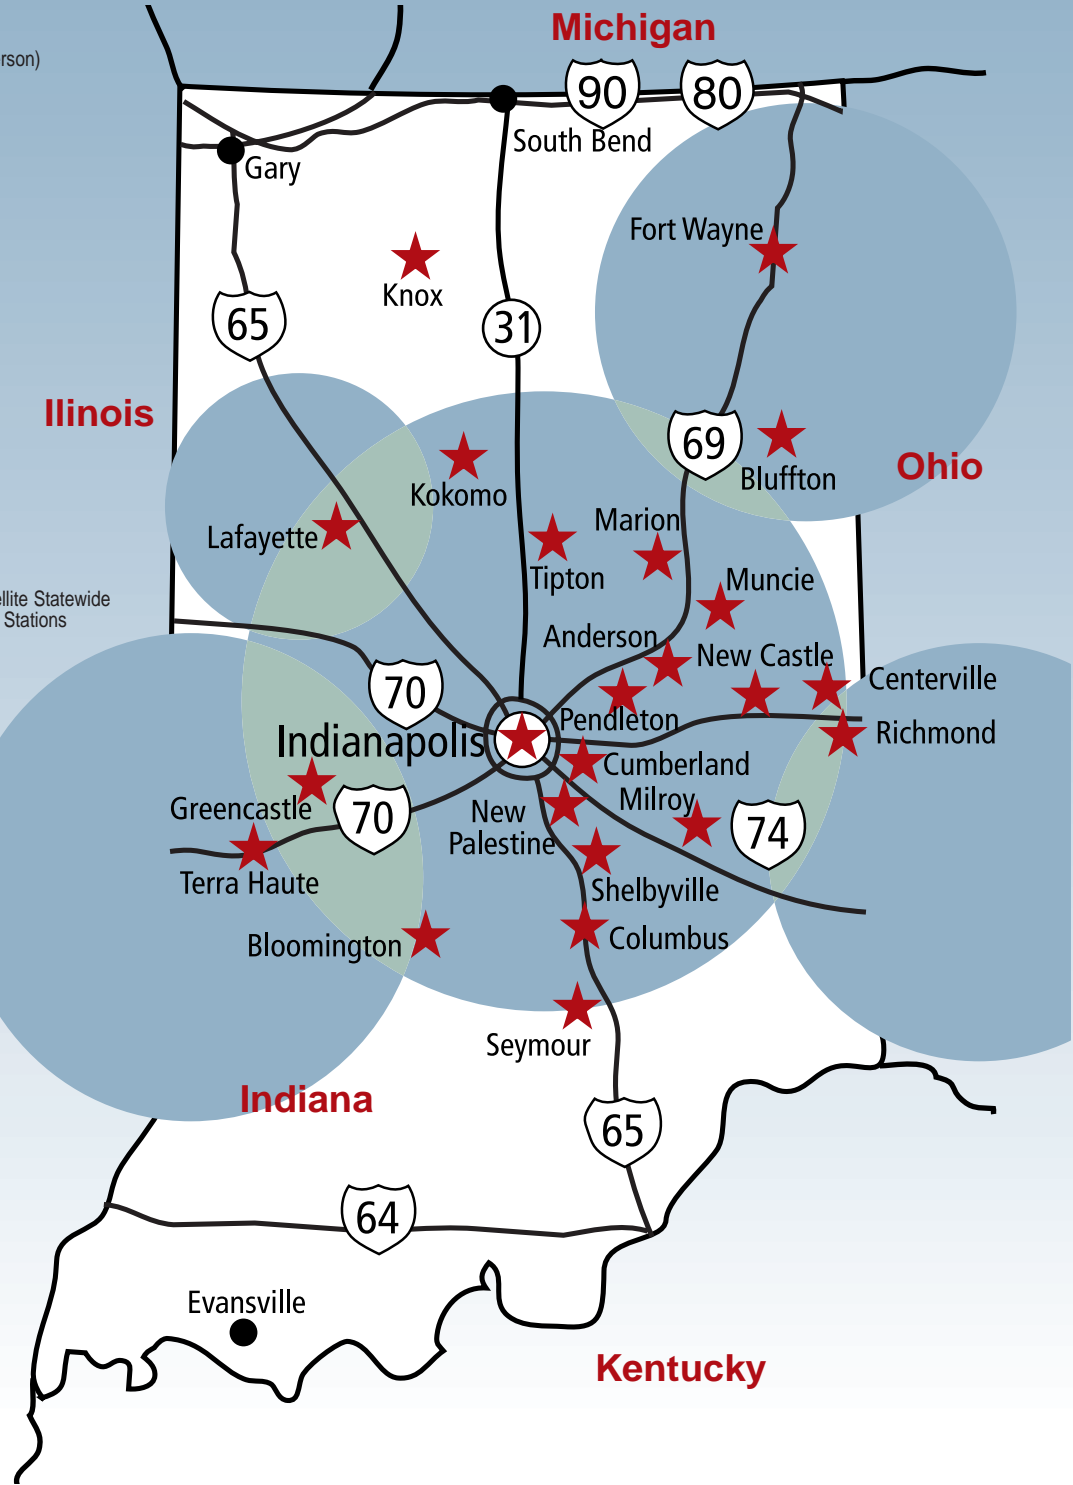

Reach out to your customers by attending a Renfro Productions, Inc. consumer trade show:

Indianapolis Boat, Sport & Travel Show • Indiana Deer & Turkey Exposition
 Indiana Motorcycle Exposition • Fort Wayne Sports, Vacation & Boat Show
 Indianapolis Fall Boat & RV Show

With our all encompassing, targeted advertising and publicity campaigns, you'll reach potential customers not only from Indiana but surrounding states. How much would you have to spend to reach 1,595,560+ households through the state of Indiana? That's why Renfro Productions consumer trade shows are one of the most economic and effective ways to advertise your business.